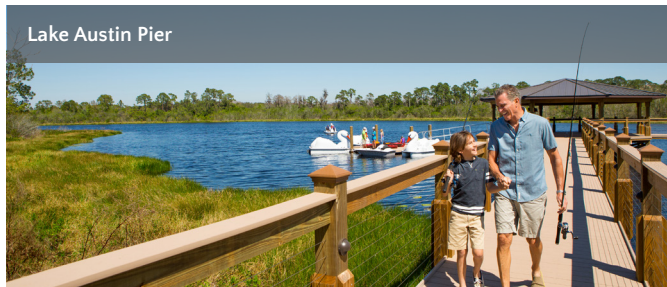

Flip Flop's Family Fun Center