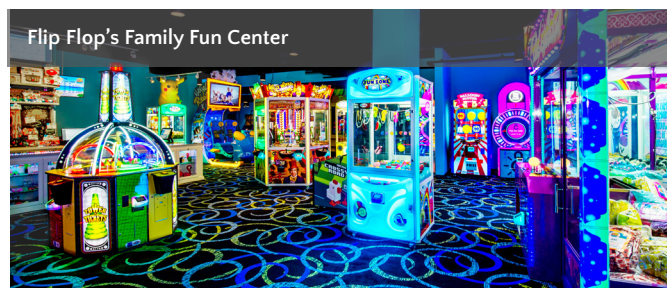

Meeting & Event Space

Recreation

- Surfari Water Park
 - FlowRider® Double Surf Simulator
 - Dual Water Slides & Lazy River
 - Kids' Activities Pool & Zero-Entry Pool
 - Private Cabana Rentals
- The Springs Pools
- Natural Adventures at Lake Austin Pier
- Flip Flop's Family Fun Center with full arcade and mini golf course
- Escape Spa
- Kids' Activity Center
- Fitness Center

On-Site Surfari Water Park

FlowRider® Double Surf Simulator

Lake Austin Pier

Flip Flop's Family Fun Center

Restaurants & Bars

Alfresco Market & Gift Shop

One-stop for coffee, food, drinks, groceries, and souvenirs