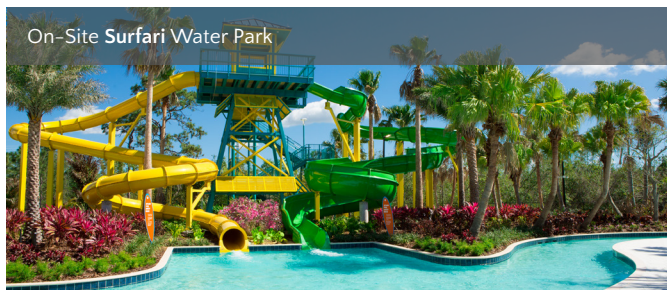

Meeting & Event Space

Recreation

- Surfari Water Park
 - FlowRider® Double Surf Simulator
 - Dual Water Slides & Lazy River
 - Kids' Activities Pool & Zero-Entry Pool
 - Private Cabana Rentals
- The Springs Pools
- Natural Adventures at Lake Austin Pier
- Flip Flop's Family Fun Center with full arcade and mini golf course
- Escape Spa
- Kids' Activity Center
- Fitness Center